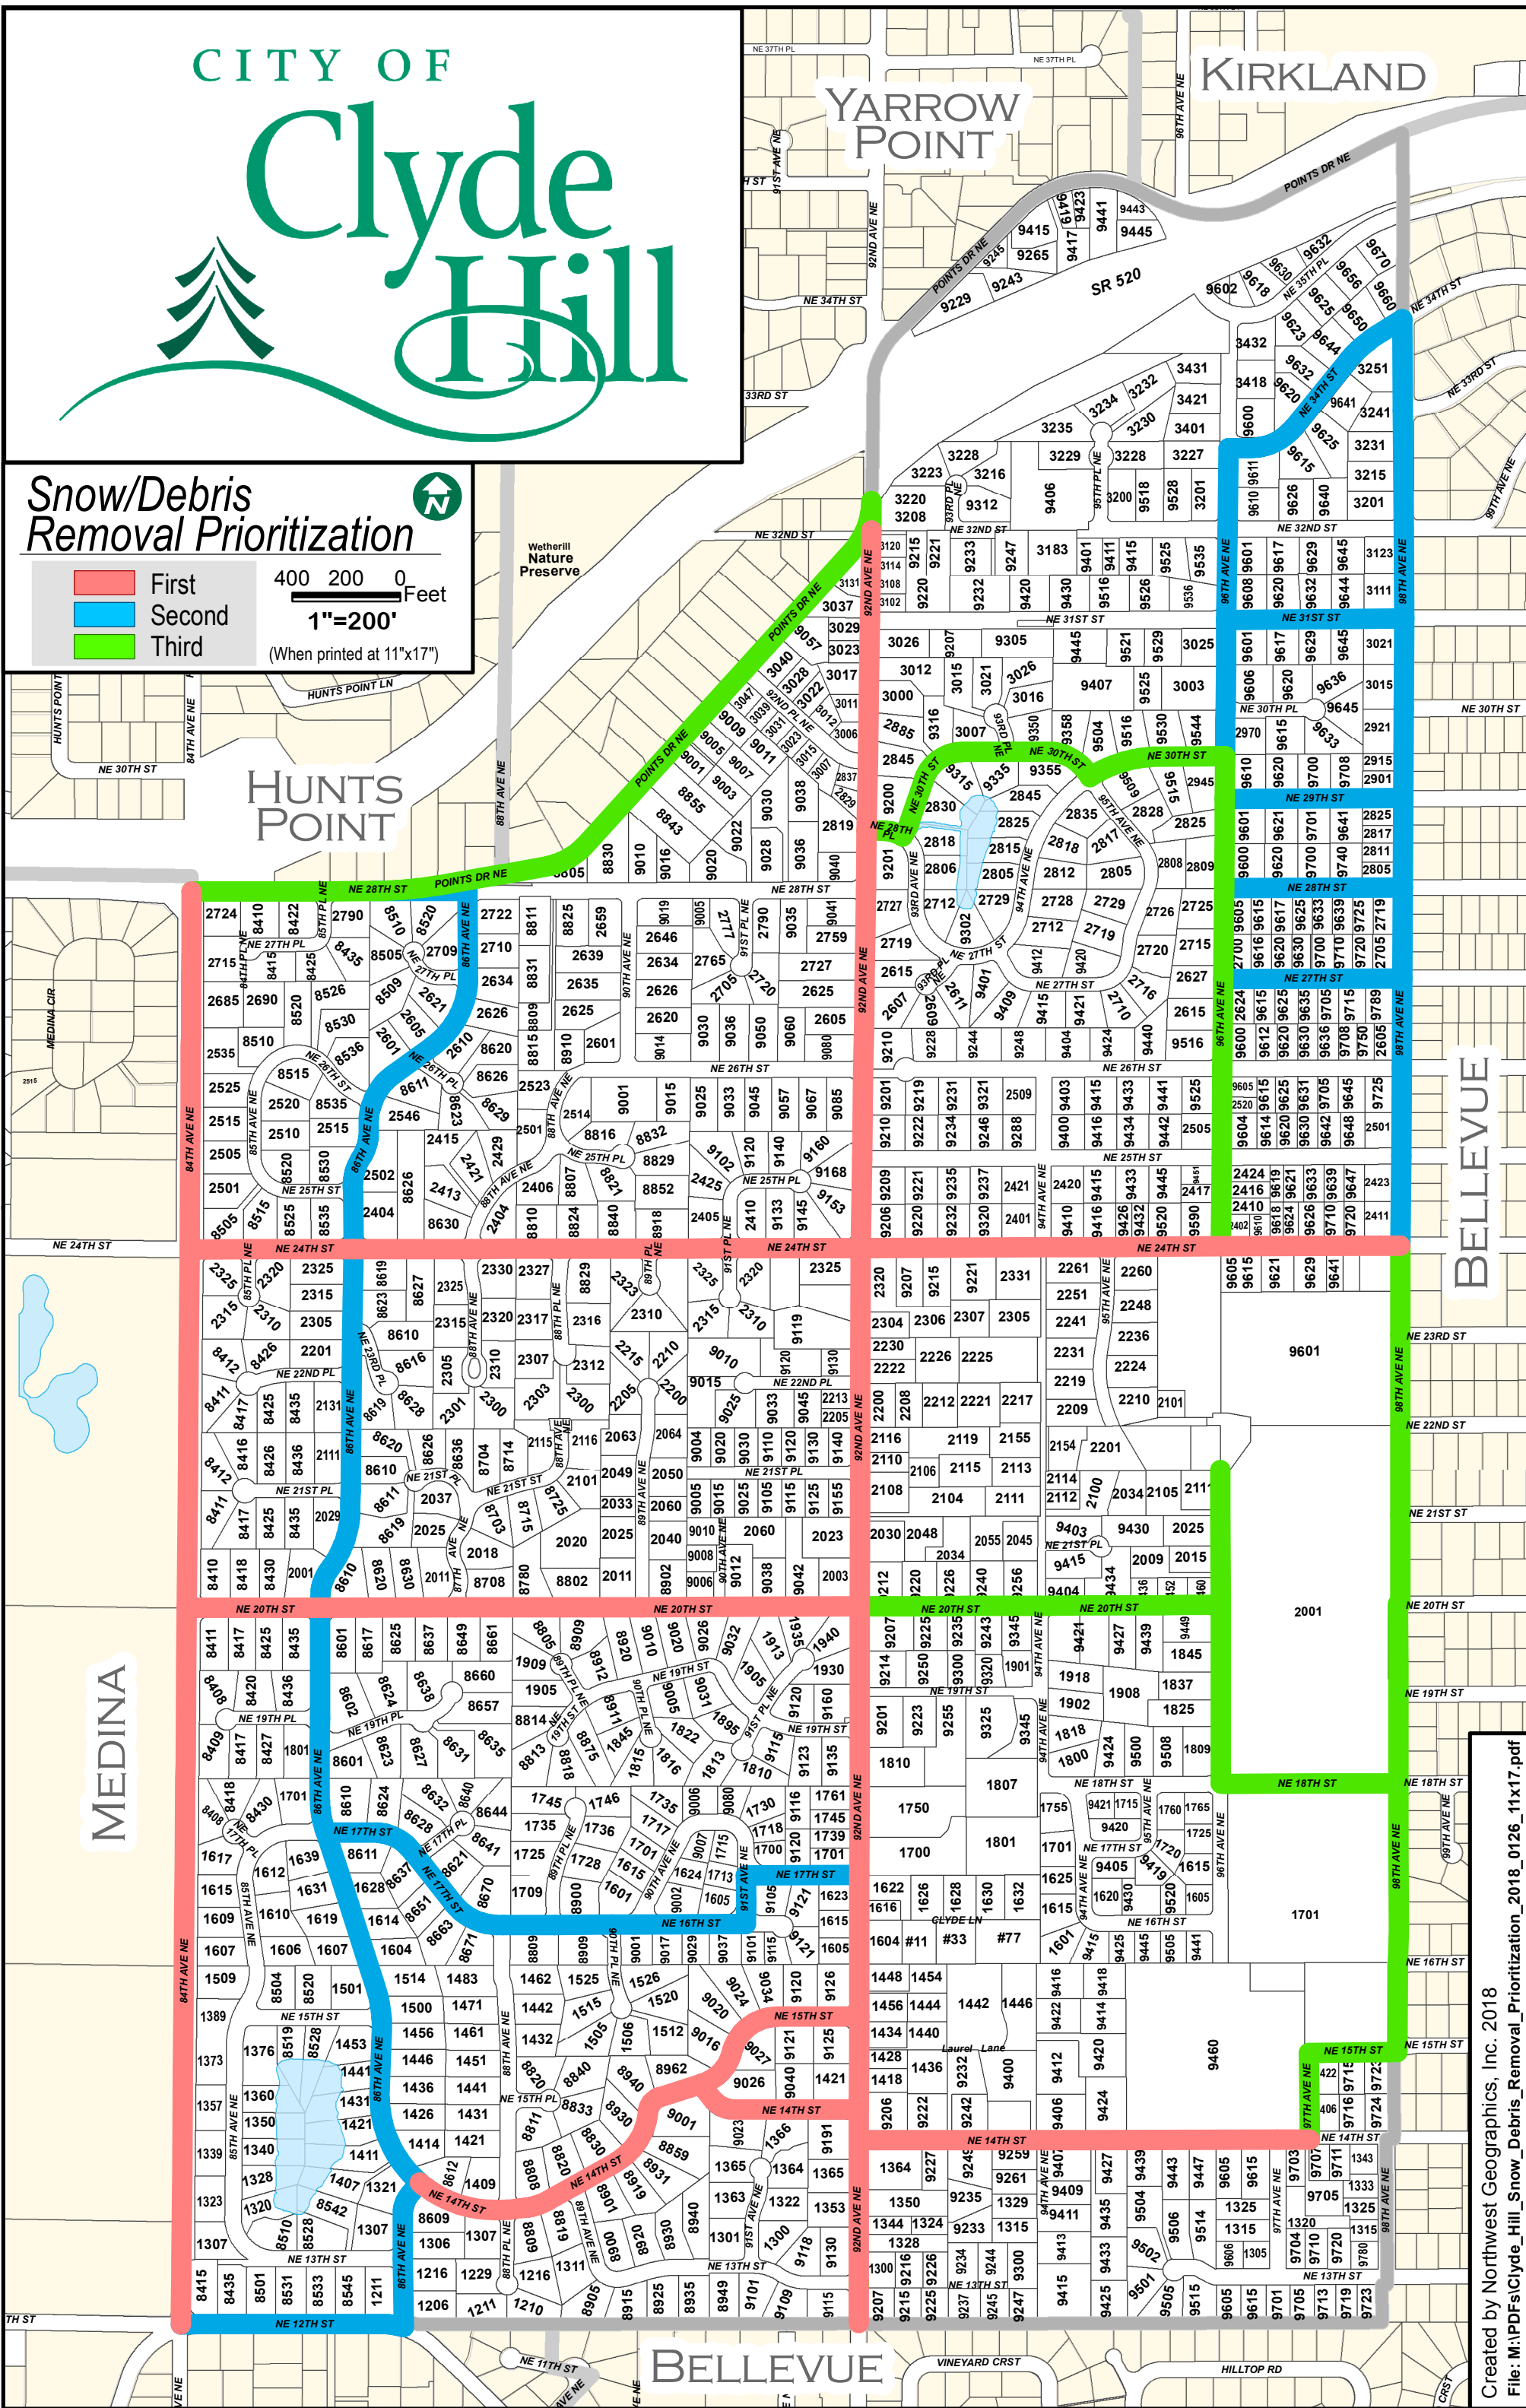

CITY OF Clyde Hill

YARROW POINT
KIRKLAND

Snow/Debris Removal Prioritization

- First
- Second
- Third

400 200 0 Feet
1"=200'
(When printed at 11"x17")

BELLEVUE

MEDINA