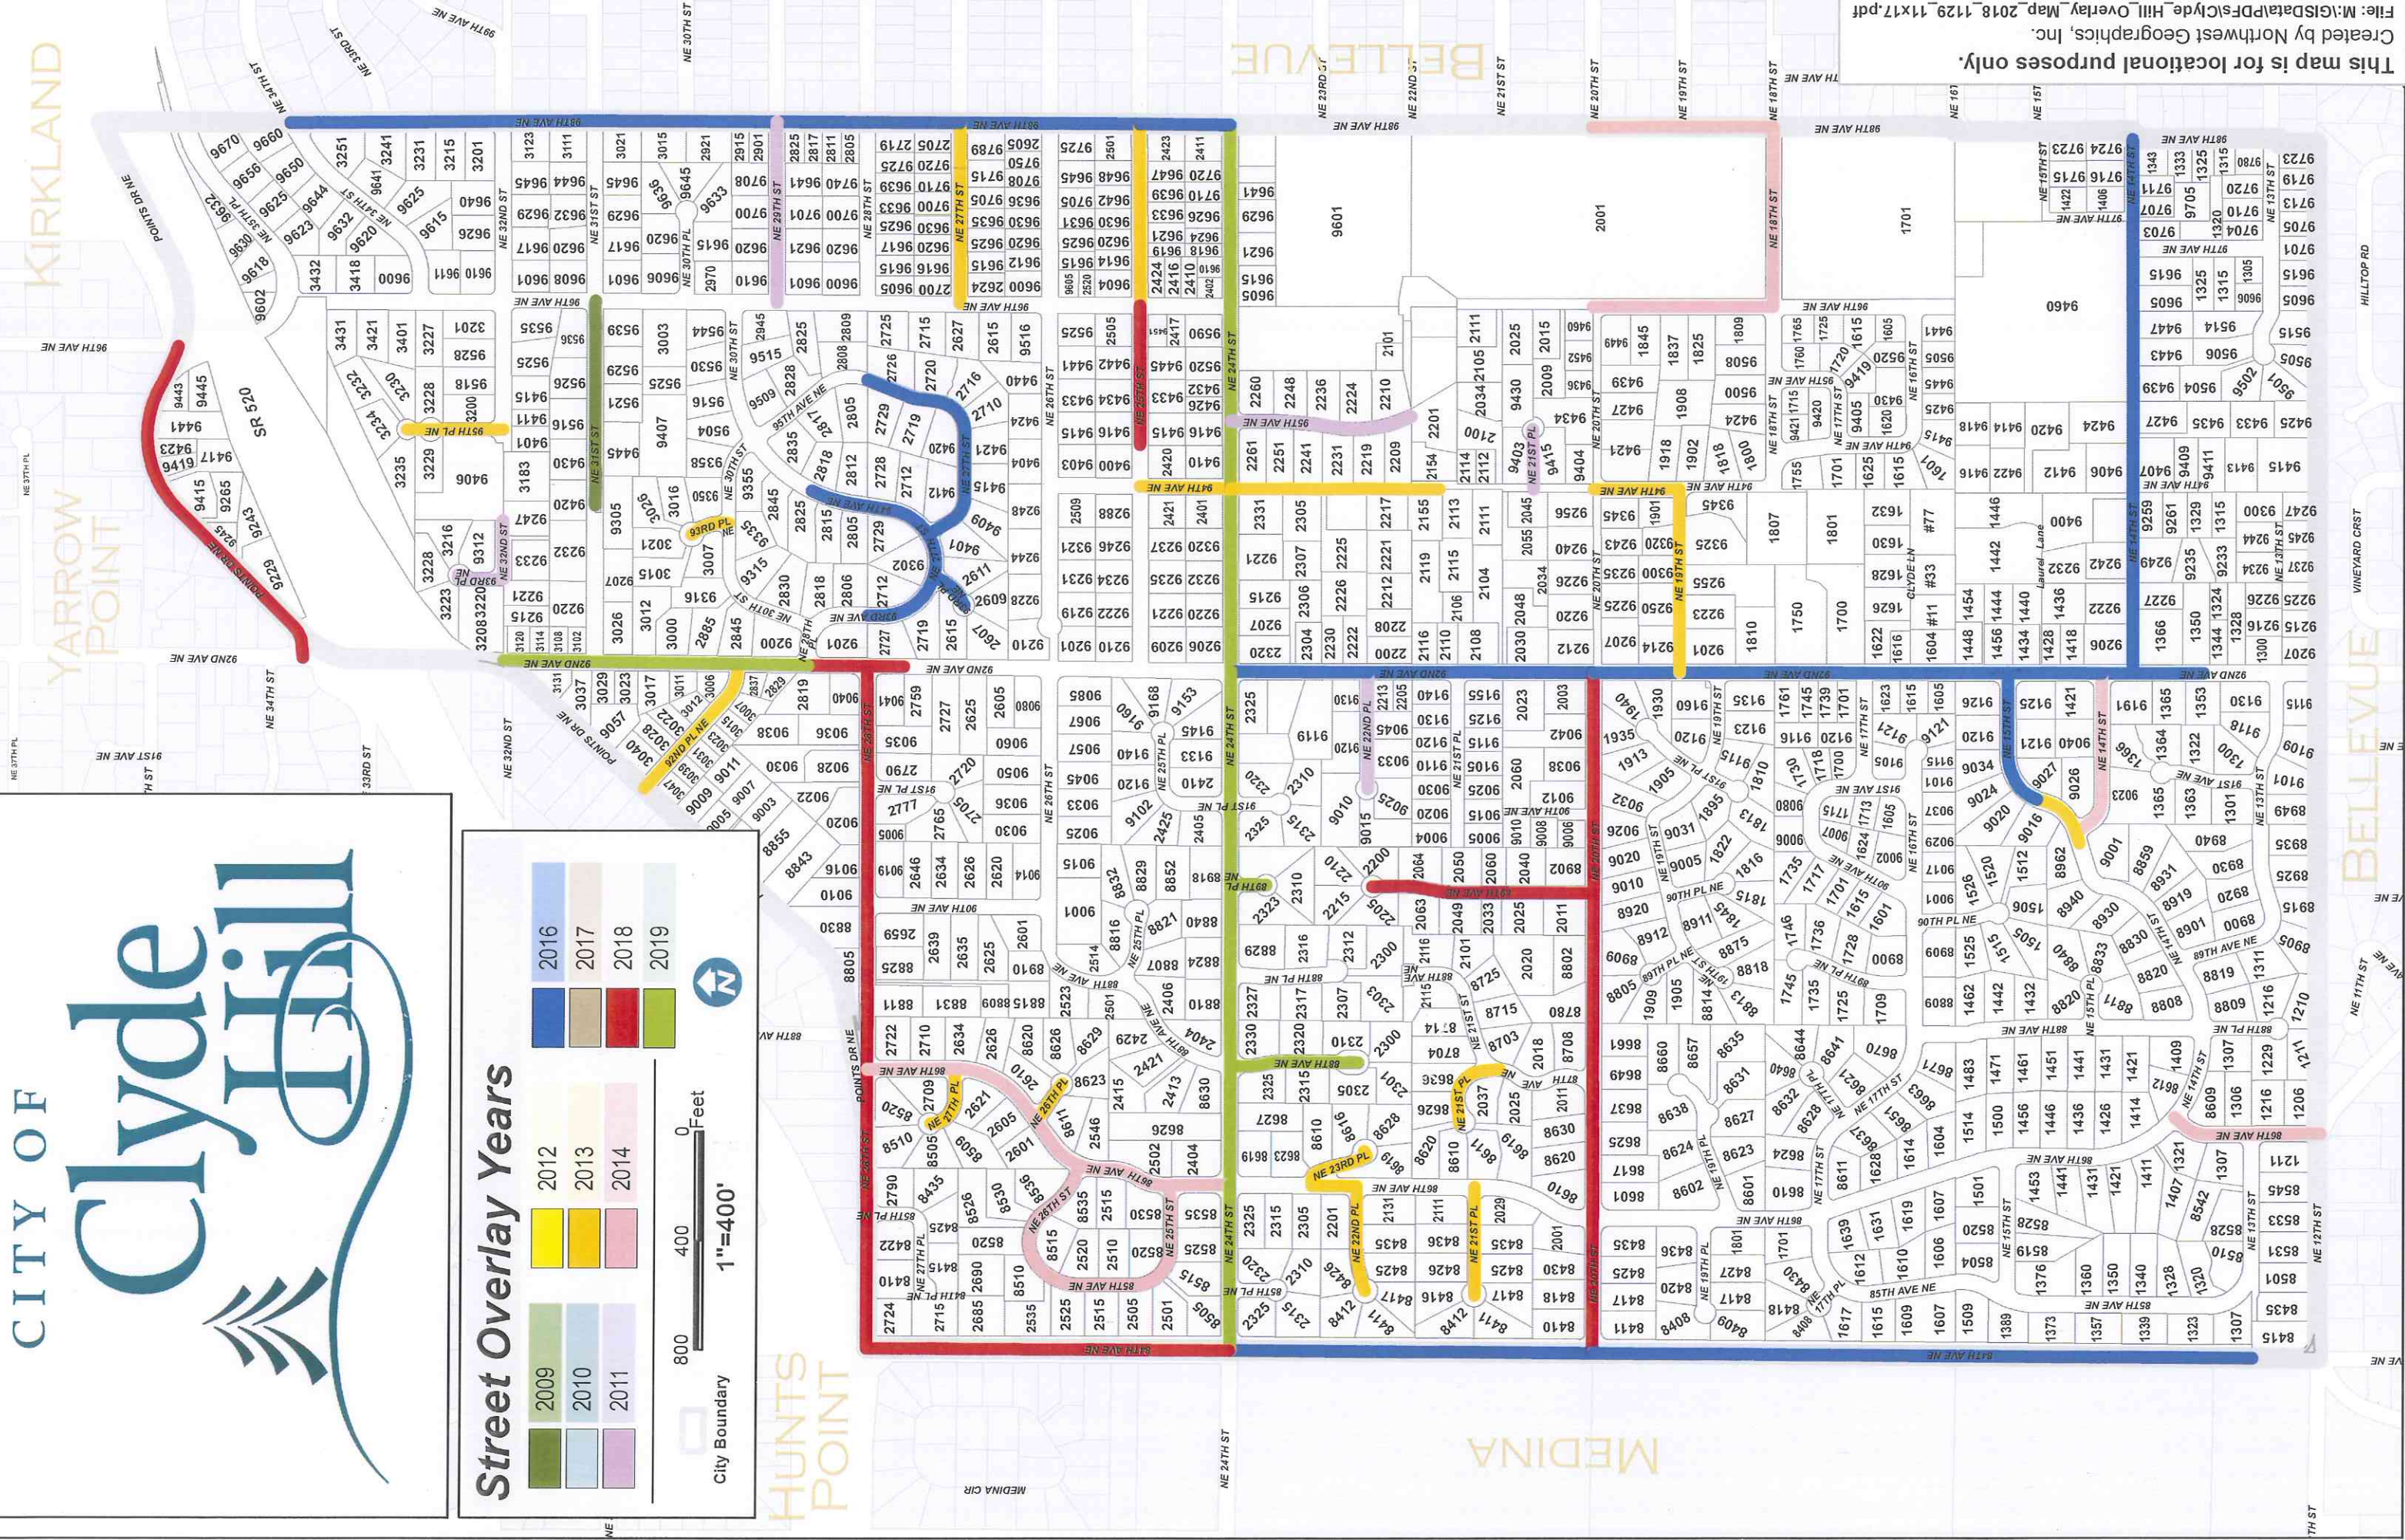

CITY OF

Clyde Hill

Street Overlay Years

City Boundary

This map is for locational purposes only.
Created by Northwest Geographics, Inc.
File: M:\GISData\PDFs\Clyde_Hill_Overlay_Map_2018_1129_11x17.pdf